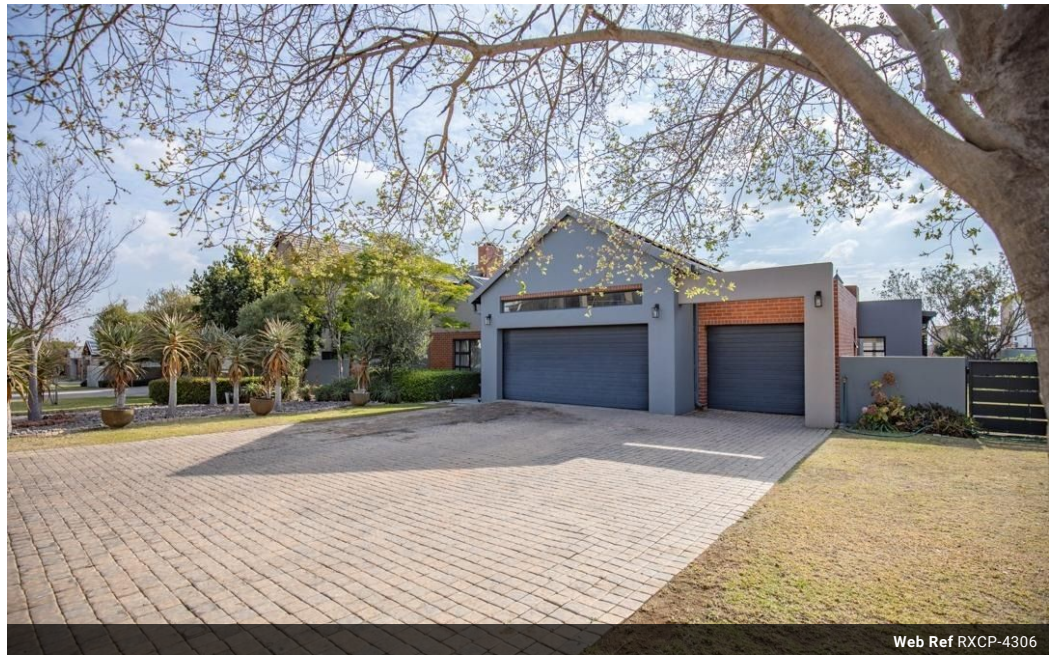

Donovan van Rooyen
0823844858
donavan@apexhomes.co.za

Kelvin Xaba
0685244788

kelvin@apexhomes.co.za

Mario Mtope
0662265511

mario@apexhomes.co.za

Contact RE/MAX-Property Merchants (Mooikloof)

012 4801752

739 Blesbok street, Pretoria ,0002

Web Ref RXCP-4306

R4,500,000

3 3 3

Monthly Bond Repayment R46,448.48
Calculated over 20 years at 11% with no deposit.

Transfer Costs R343,009.00 **Bond Costs** R57,265.00

These calculations are only a guide. Please ask your conveyancer for exact calculations.

Monthly Levy R2,900 **Monthly Rates** R2,500

House For Sale in Copperleaf Estate, Centurion

Welcome to your dream home in the prestigious Copperleaf Golf and Country Estate. This stunning single-storey residence boasts an inviting passage that leads you to all the luxuries this property has to offer.

The heart of the home is the spacious, open-plan living area that seamlessly transitions to an undercover entertainment space. This area is perfect for hosting gatherings, featuring a built-in braai and offering picturesque views of the sparkling pool. The living area is designed to cater to both relaxation and socializing,...

Features

Pets Allowed Yes

Interior

Bedrooms	3
Bathrooms	3
Kitchens	1
Recep. Rooms	1
Studies	1

Exterior

Garages	3
Pool	Yes
Views	Yes

Sizes

Floor Size	290m²
Land Size	900m²