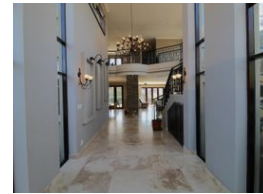

R6,800,000

4 4 2

Monthly Bond Repayment R70,188.81
Calculated over 20 years at 11% with no deposit.

Transfer Costs R611,766.00 **Bond Costs** R70,535.00

These calculations are only a guide. Please ask your conveyancer for exact calculations.

Monthly Levy R2,900 **Monthly Rates** R2,800

House For Sale in Copperleaf Estate, Centurion

Nestled in the heart of a sought-after estate, this magnificent 4-bedroom, 4-bathroom home spans an impressive 1,535m² double stand, offering an unparalleled blend of luxury and functionality. As you enter through the grand double-volume entrance hall, you are greeted by a striking staircase, adorned with a stunning chandelier, setting the tone for the elegance that lies within. Large windows throughout the home flood the space with natural light, enhancing the open and airy atmosphere. The living areas are thoughtfully divided into functional zones, seamlessly flowing from one to the next. The stylish kitchen, featuring a combination of Caesar stone and wood finish tops, is a chef's...

Features

Pets Allowed Yes

Interior

Bedrooms	4
Bathrooms	4
Kitchens	1
Recep. Rooms	3
Studies	1

Exterior

Garages	2
Dom. Accom.	1
Pool	Yes
Views	Yes

Sizes

Floor Size	600m²
Land Size	1,500m²