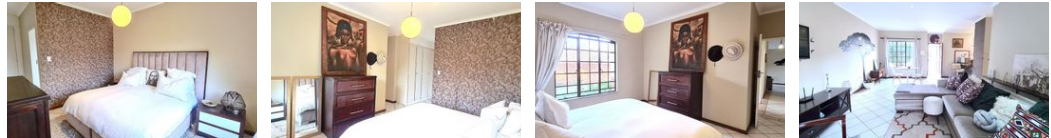

R1,620,000

3 2 2

Monthly Bond Repayment R16,721.45
Calculated over 20 years at 11% with no deposit.

Transfer Costs R51,553.00 **Bond Costs** R30,875.00

These calculations are only a guide. Please ask your conveyancer for exact calculations.

Monthly Levy R960 **Monthly Rates** R2,700

Townhouse For Sale in Equestria, Pretoria

Discover the perfect blend of comfort, space, and convenience in this meticulously maintained three-bedroom home in the heart of Equestria. With neat tiling, fibre-readiness, and a well-thought-out design, this property offers an excellent opportunity for those seeking a secure and spacious living environment.

Access the home through the double garage with an electric motor or via the front gate, leading into a generously sized open-plan lounge. The lounge is spacious enough to include a dining area and features a sliding door that opens onto a covered patio with a built-in braai and chimney—perfect for entertaining guests. The expansive garden offers ample space, with the potential to install a...

Features

Pets Allowed	Yes				
Interior		Exterior		Sizes	
Bedrooms	3	Garages	2	Floor Size	156m²
Bathrooms	2	Pool	Yes		
Kitchens	1	Views	No		
Recep. Rooms	1