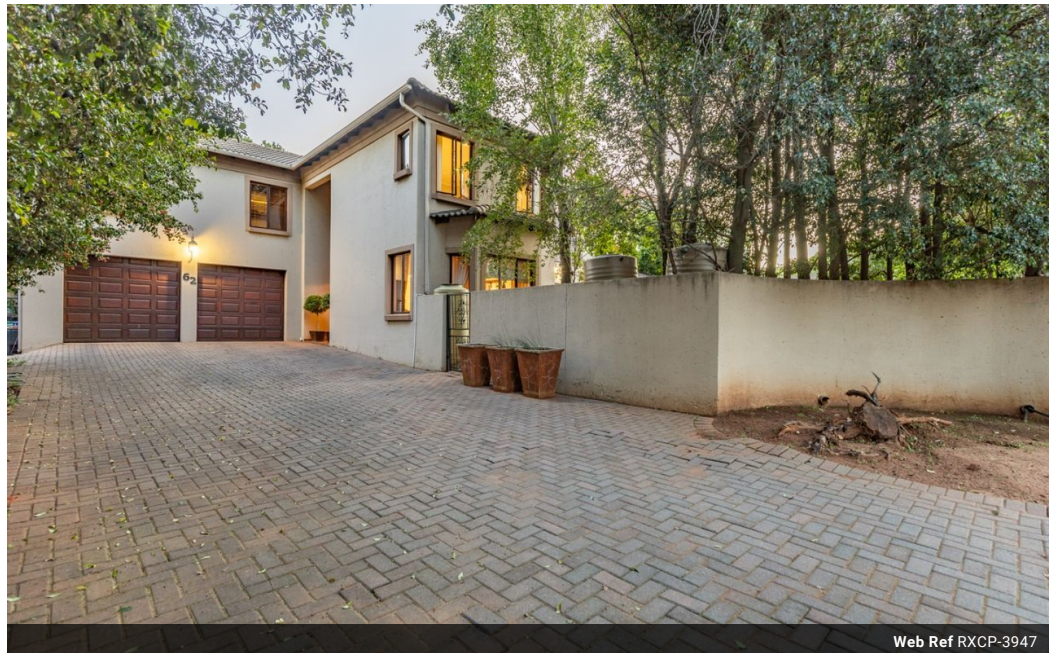

Leandra Clifford-Spies
0837390413
leandra@apexhomes.co.za

Phillip van der Merwe
0662935896

phillip@apexhomes.co.za

Donovan van Rooyen
0823844858

donavan@apexhomes.co.za

Contact RE/MAX-Property Merchants (Mooikloof)

012 4801752

739 Blesbok street, Pretoria ,0002

Web Ref RXCP-3947

R3,300,000

3 2 2

Monthly Bond Repayment R34,062.22

Calculated over 20 years at 11% with no deposit.

Transfer Costs R197,547.00 **Bond Costs** R45,955.00

These calculations are only a guide. Please ask your conveyancer for exact calculations.

Monthly Levy R2,446

House For Sale in Moreleta Park, Pretoria

Nestled in the heart of a sought-after golf estate, this stunning double-story home epitomizes modern living and timeless elegance. The ground floor welcomes you with a spacious entrance hall, setting the tone for the rest of the home. A formal lounge with a wood-burning fireplace creates a warm ambiance and features sliding doors leading to a patio, seamlessly blending indoor and outdoor living. The open-plan design extends to a dining room and a contemporary kitchen, equipped with a gas hob, electric oven, and space for a single fridge, with a scullery providing room for two appliances for added convenience. A cozy TV lounge, complete with air conditioning, also opens onto the patio, offering a perfect setting for family gatherings or quiet evenings. The enclosed...

Features

Pets Allowed Yes

Interior
Bedrooms 3
Bathrooms 2
Kitchens 1
Recep. Rooms 1

Exterior
Garages 2
Pool Yes
Views No

Sizes
Floor Size 315m²
Land Size 904m²